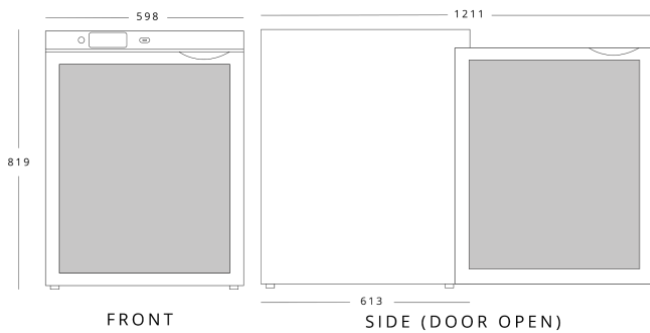

Features

- High grade 304 stainless steel exterior
- Height adjustable from 819mm to 850mm
- Lock fitted as standard
- Adjustable shelves
- Replaceable door gasket

Additional Extras

- M4-UCRSTACK - Stacking Kit
- M4-UCR039 - Gasket for UCR/UCF140CR
- M4-UCR045 - Lower shelf for UCR/UCF140CR
- M4-UCR046 - Upper shelf for UCR/UCF140CR

Technical Specification

	UCR140CR	UCF140CR
Temperature Range	+2°C ~ +8°C	-16°C ~ -24°C
Climate Class	3	3
Power Supply	13amp	13amp
Cooling	Fan assisted	Static
Defrost	Automatic	Manual
Noise Level	53db	53db
Refrigerant	R600a	R600a
Energy Efficiency Class	B	-
Energy Consumption (kw/24hrs)	2.80	1.50
Power Usage (w)	135	135
Weight (kg)	44	47

UCR140CR