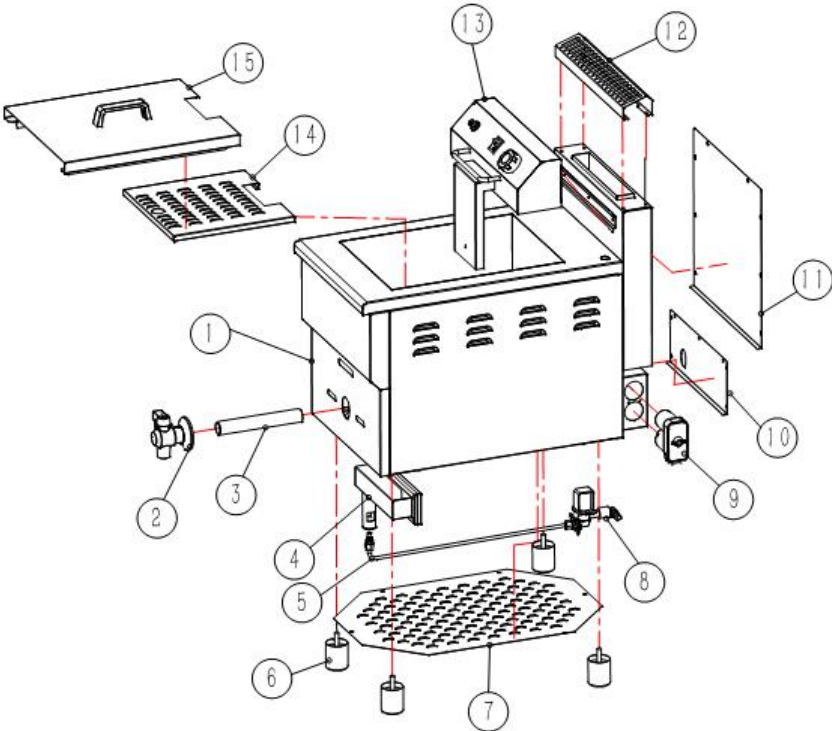

Gas Fryer (Model GF-181) Spare Parts Exploded View

No.	Part Name	Qty.
1	Body, SUS 201	1
2	Oil Vale 6"	1
3	Tubing	1
4	Burner	1
5	Tracheal Group	1
6	Foot Cup	4
7	Bottom Plate	1
8	Battery Valve	1
9	Backplane 1	1
10	Backplane 2	1
11	Chimney Cover	1
12	Control Box	1
13	Slag Screen	1
14	Residue Insulation Plate	1
15	Lid Cover	1