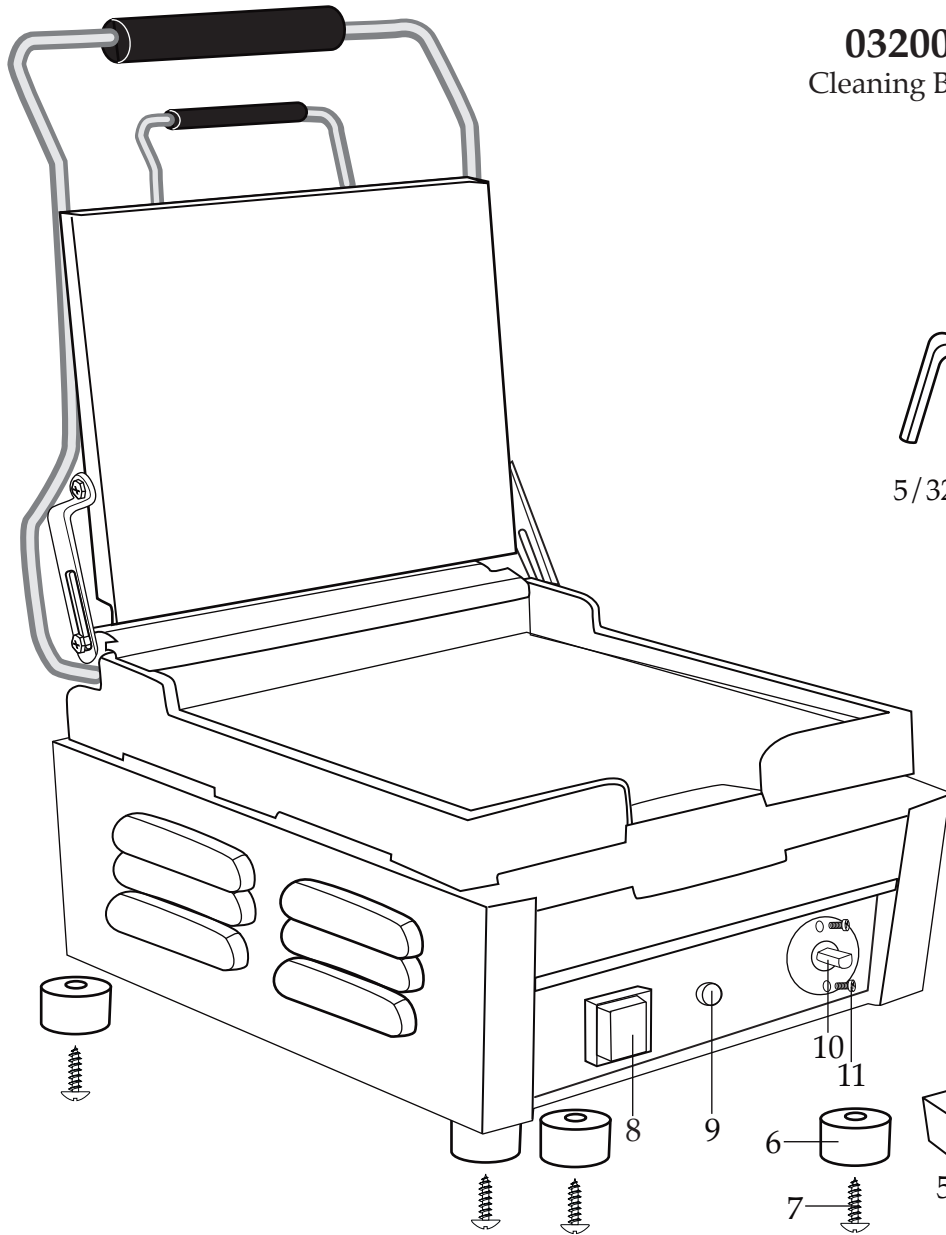

WARING
COMMERCIAL
WFG275K/UK
Flat Grill

032000
Cleaning Brush

029824
5/32 Short Arm Hex Key
(allen wrench)

034269 WFG275K Base Unit Assembly

Base Unit

Illustration #	Part #	Description
1	028625	Pivot Bracket Screw (4 Required)
2	028624	Pivot Bracket (2 Required)
3	028627	Set Screw (2 Required)
4	028626	Control Knob
5	033195	Drip Tray
6	028622	Foot (4 Required)
7	028623	Foot Screw (4 Required)
8	029478	On-Off Switch
9	030018	Indicator Light
10	030013	Thermostat
11	029943	Thermostat Screw (2 Required)
12	033974	Cover
13	029946	Washer (4 Required)
14	029947	Screw (4 Required)
15	029950	Hex Head Bolt
16	029951	Washer
17	029953	Top Insulation Plate
18	029949	Top Insulation
19	029955	Top Element Plate
20	029962	Hex Head Bolt (4 Required)
21	029963	Spring Washer (4 Required)
22	029964	Washer (4 Required)
23	029956	Fiber Sleeve (2 Required)
24	029957	Plastic Sleeve (2 Required)
25	029958	Screw (2 Required)
26	029959	Washer (2 Required)
27	034270	Top Element
28	033975	Flat Top Grill Plate
29	030054	Screw
30	030055	Tension Screw

Illustration #	Part #	Description
31	030056	Tension Bracket
32	029992	Screw (4 Required)
33	029993	Spring Washer (4 Required)
34	029995	Large Handle Bracket (2 Required)
35	033976	Flat Bottom Grill Plate
36	029973	Thermostat Bracket
37	029974	Washer (2 Required)
38	029975	Screw (2 Required)
39	029956	Fiber Sleeve (2 Required)
40	029957	Plastic Sleeve (2 Required)
41	029958	Screw (2 Required)
42	029959	Washer (2 Required)
43	034271	Bottom Element
44	029979	Bottom Element Plate
45	029964	Washer (4 Required)
46	029963	Spring Washer (4 Required)
47	029962	Hex Head Bolt (4 Required)
48	029980	Nut
49	029982	Bottom Insulation
50	029984	Bottom Insulation Plate
51	029951	Washer
52	029980	Nut
53	029985	Screw (2 Required)
54	029986	Washer (2 Required)
55	033977	Rear Cover with Tension Cover
56	033978	Rear Cover Plate with Tension Hole
57	033981	Large Handle
58	029990	Hex Head Screw (2 Required)
59	029991	Nut (2 Required)