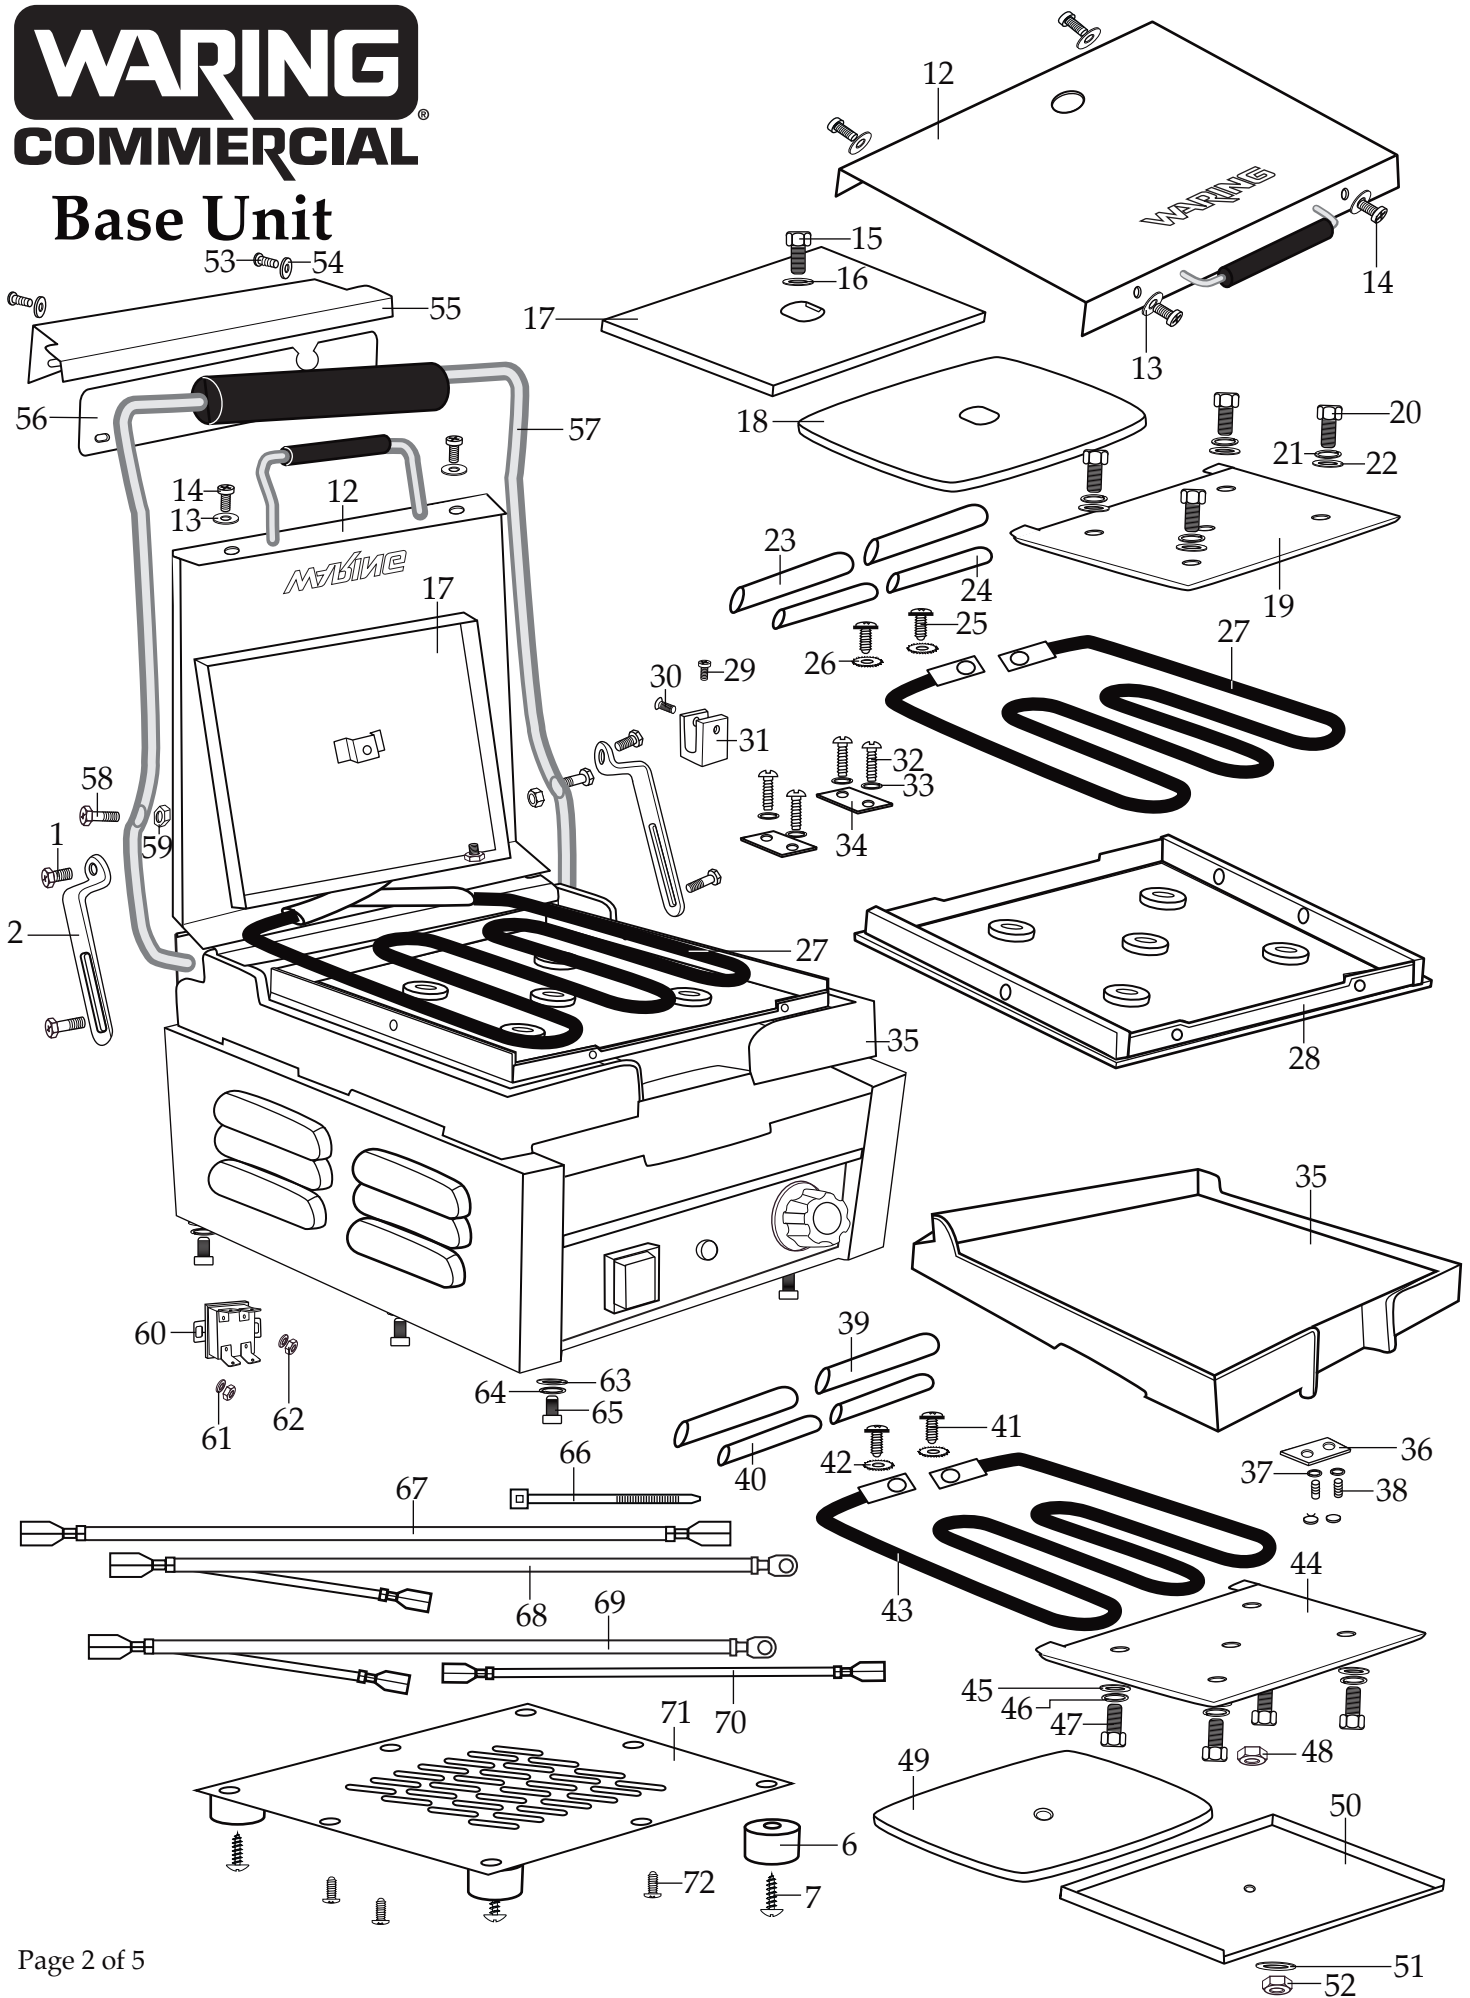

WARING
COMMERCIAL
WFG275K/UK
Flat Grill

032000
Cleaning Brush

029824
5/32 Short Arm Hex Key
(allen wrench)

034269 WFG275K Base Unit Assembly

Base Unit

Illustration #	Part #	Description
1	028625	Pivot Bracket Screw (4 Required)
2	028624	Pivot Bracket (2 Required)
3	028627	Set Screw (2 Required)
4	028626	Control Knob
5	033195	Drip Tray
6	028622	Foot (4 Required)
7	028623	Foot Screw (4 Required)
8	029478	On-Off Switch
9	030018	Indicator Light
10	030013	Thermostat
11	029943	Thermostat Screw (2 Required)
12	033974	Cover
13	029946	Washer (4 Required)
14	029947	Screw (4 Required)
15	029950	Hex Head Bolt
16	029951	Washer
17	029953	Top Insulation Plate
18	029949	Top Insulation
19	029955	Top Element Plate
20	029962	Hex Head Bolt (4 Required)
21	029963	Spring Washer (4 Required)
22	029964	Washer (4 Required)
23	029956	Fiber Sleeve (2 Required)
24	029957	Plastic Sleeve (2 Required)
25	029958	Screw (2 Required)
26	029959	Washer (2 Required)
27	034270	Top Element
28	033975	Flat Top Grill Plate
29	030054	Screw
30	030055	Tension Screw

Illustration #	Part #	Description
31	030056	Tension Bracket
32	029992	Screw (4 Required)
33	029993	Spring Washer (4 Required)
34	029995	Large Handle Bracket (2 Required)
35	033976	Flat Bottom Grill Plate
36	029973	Thermostat Bracket
37	029974	Washer (2 Required)
38	029975	Screw (2 Required)
39	029956	Fiber Sleeve (2 Required)
40	029957	Plastic Sleeve (2 Required)
41	029958	Screw (2 Required)
42	029959	Washer (2 Required)
43	034271	Bottom Element
44	029979	Bottom Element Plate
45	029964	Washer (4 Required)
46	029963	Spring Washer (4 Required)
47	029962	Hex Head Bolt (4 Required)
48	029980	Nut
49	029982	Bottom Insulation
50	029984	Bottom Insulation Plate
51	029951	Washer
52	029980	Nut
53	029985	Screw (2 Required)
54	029986	Washer (2 Required)
55	033977	Rear Cover with Tension Cover
56	033978	Rear Cover Plate with Tension Hole
57	033981	Large Handle
58	029990	Hex Head Screw (2 Required)
59	029991	Nut (2 Required)